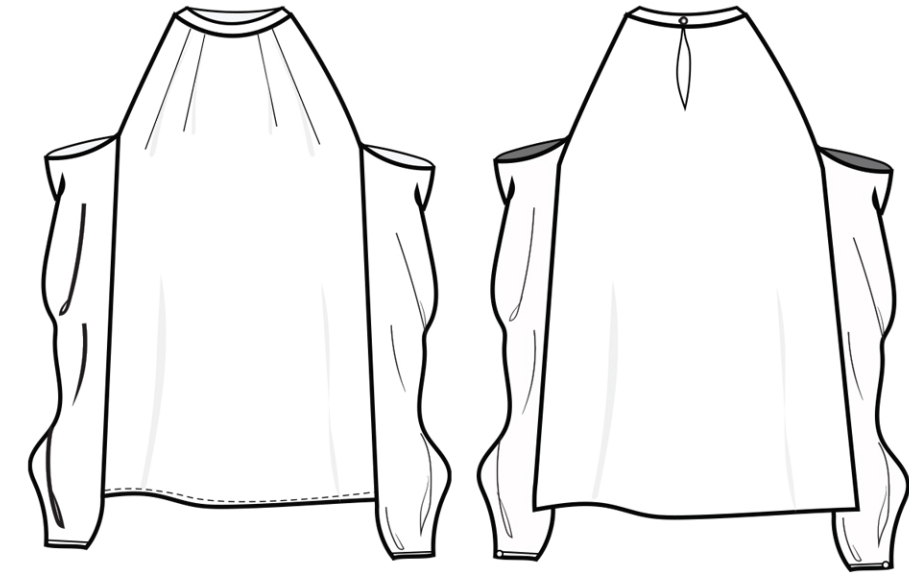

One Shoulder Pleather Blouse

Pleather Stud Detail Blouse

Embossed Cold Shoulder Blouse

Georgette Surplice Blouse

Satin Ring Hardware Halter

Sequin Off Shoulder Blouse

sketches

holiday shine

Light Weight Ponte Fringe Midi Dress

Knit Mesh Sequin Jumpsuit

production & marketing

holiday shine