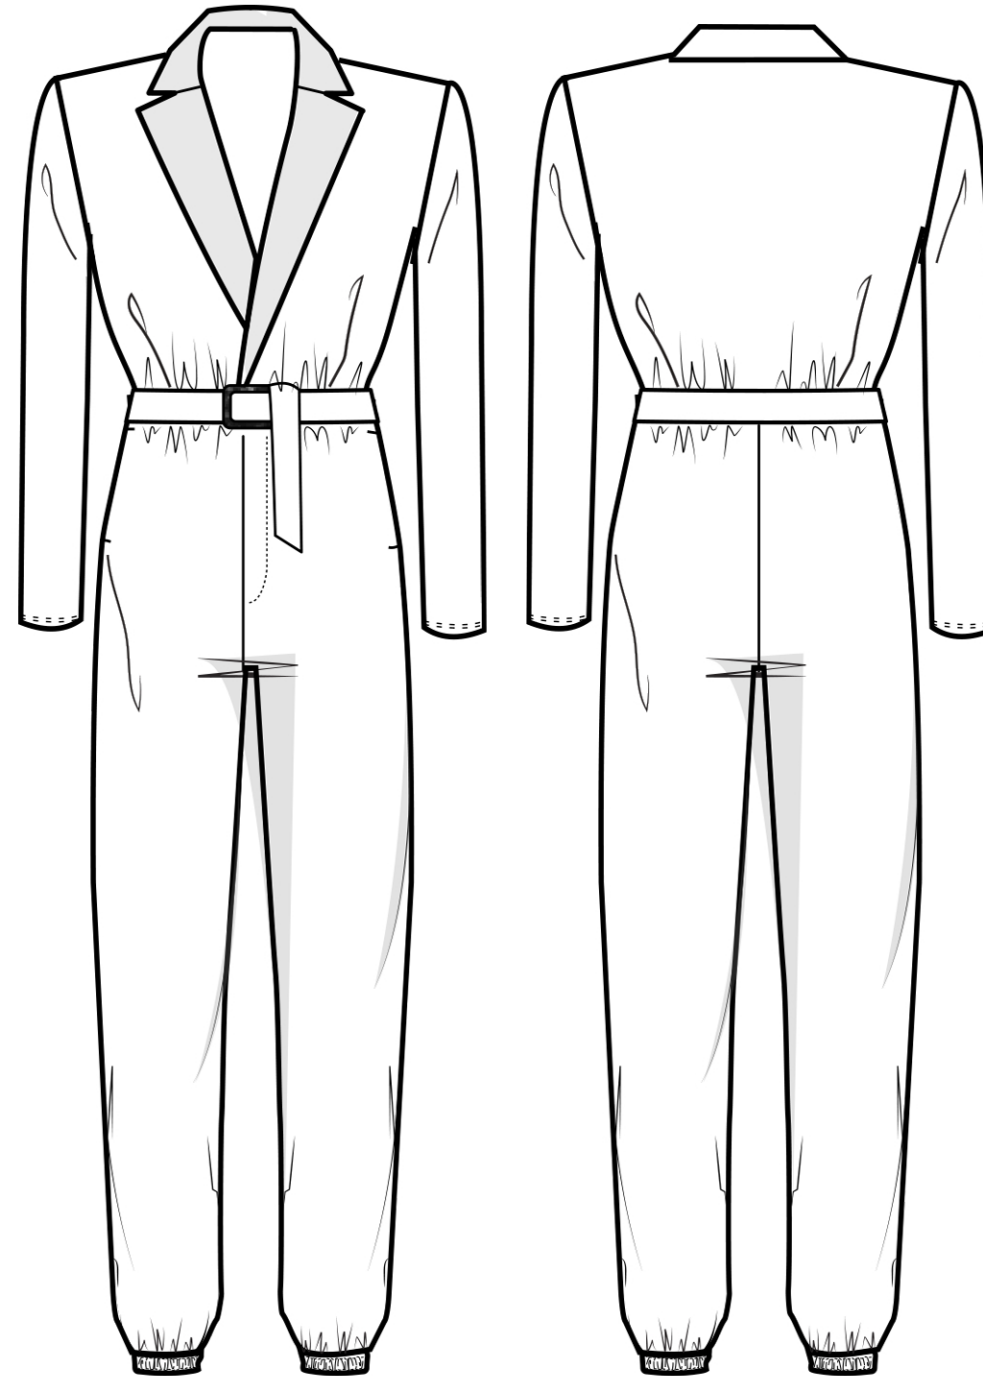

One Shoulder Pleather Blouse

Pleather Stud Detail Blouse

Embossed Cold Shoulder Blouse

Georgette Surplice Blouse

Satin Ring Hardware Halter

Sequin Off Shoulder Blouse

sketches

holiday shine

Light Weight Ponte Fringe Midi Dress

Knit Mesh Sequin Jumpsuit

production & marketing

holiday shine