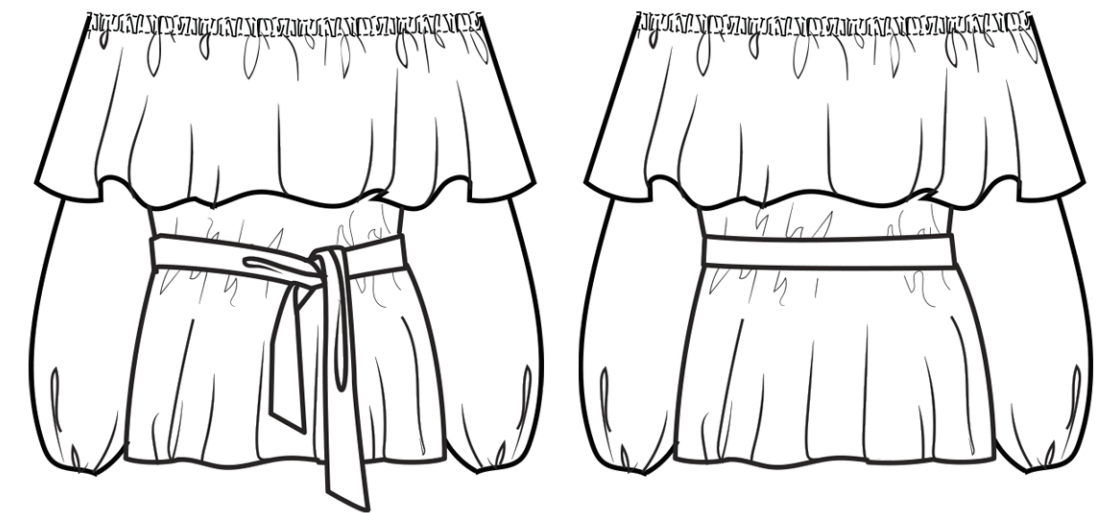

One Shoulder Pleather Blouse

Pleather Stud Detail Blouse

Embossed Cold Shoulder Blouse

Georgette Surplice Blouse

Satin Ring Hardware Halter

Sequin Off Shoulder Blouse

sketches

holiday shine

Light Weight Ponte Fringe Midi Dress

Knit Mesh Sequin Jumpsuit

production & marketing

holiday shine