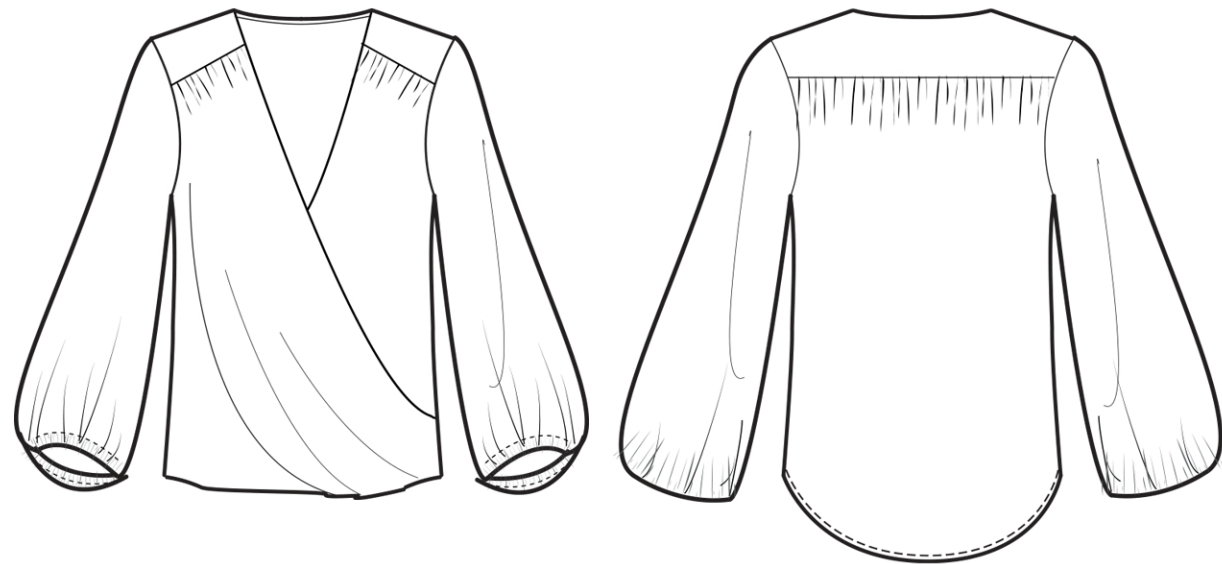

One Shoulder Pleather Blouse

Pleather Stud Detail Blouse

Embossed Cold Shoulder Blouse

Georgette Surplice Blouse

Satin Ring Hardware Halter

Sequin Off Shoulder Blouse

sketches

holiday shine

Light Weight Ponte Fringe Midi Dress

Knit Mesh Sequin Jumpsuit

production & marketing

holiday shine