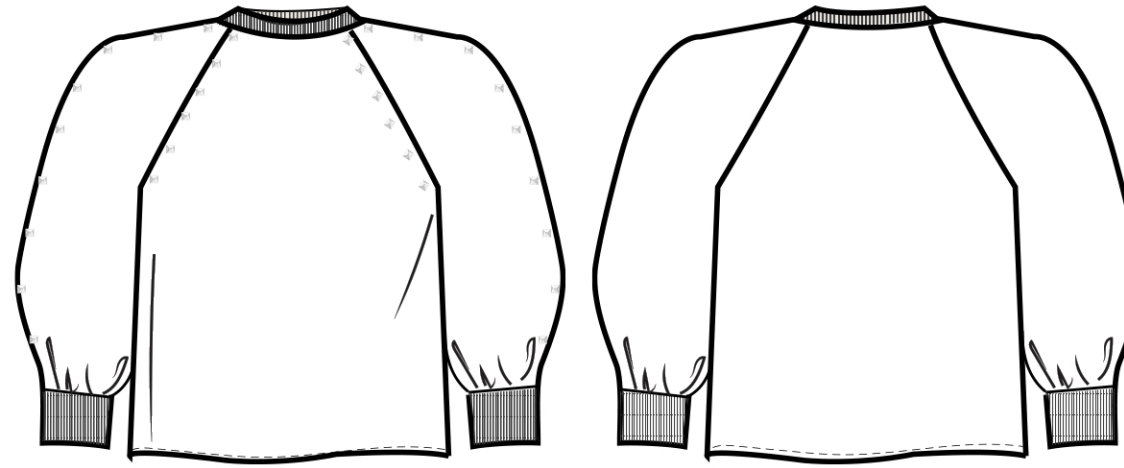

One Shoulder Pleather Blouse

Pleather Stud Detail Blouse

Embossed Cold Shoulder Blouse

Georgette Surplice Blouse

Satin Ring Hardware Halter

Sequin Off Shoulder Blouse

sketches

holiday shine

Light Weight Ponte Fringe Midi Dress

Knit Mesh Sequin Jumpsuit

production & marketing

holiday shine